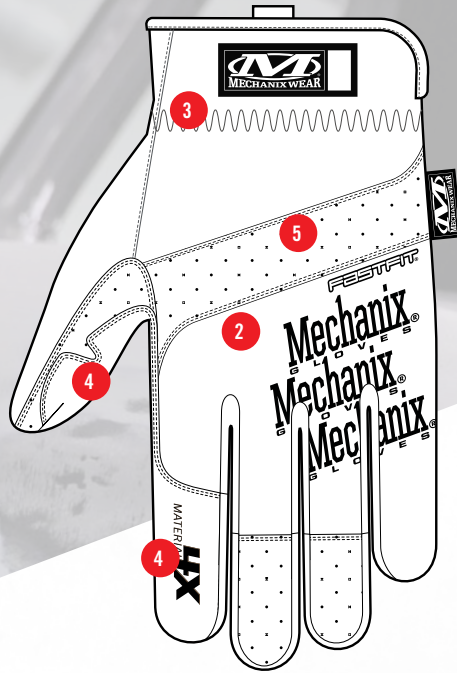

MATERIAL4X® FASTFIT®

MATERIAL4X® HAND PROTECTION

The FastFit® family of work gloves expands to include Material4X® durability. Our Material4X® synthetic leather redefines durability with higher abrasion resistance and greater tear resistance than standard synthetic leather work gloves. Material4X® is completely washable, making this glove as practical as it is popular. The stretch-elastic cuff provides a snug fit to the wrist with easy on and off flexibility between tasks.

FEATURES

- 1 Material4X synthetic leather protects your palm with extreme abrasion resistance.
- 2 Form-fitting TrekDry® material keeps working hands cool and comfortable.
- 3 Stretch-elastic cuff creates a secure fit.
- 4 Reinforced thumb and index finger support added durability.
- 5 Perforated back-of-hand allows for added ventilation.