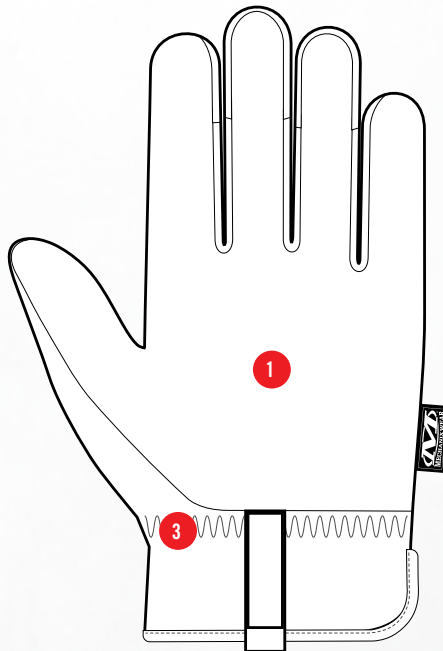

MATERIAL4X® FASTFIT®

MATERIAL4X® HAND PROTECTION

The FastFit® family of work gloves expands to include Material4X® durability. Our Material4X® synthetic leather redefines durability with higher abrasion resistance and greater tear resistance than standard synthetic leather work gloves. Material4X® is completely washable, making this glove as practical as it is popular. The stretch-elastic cuff provides a snug fit to the wrist with easy on and off flexibility between tasks.

FEATURES

- 1 Material4X synthetic leather protects your palm with extreme abrasion resistance.
- 2 Form-fitting TrekDry® material keeps working hands cool and comfortable.
- 3 Stretch-elastic cuff creates a secure fit.
- 4 Reinforced thumb and index finger support added durability.
- 5 Perforated back-of-hand allows for added ventilation.